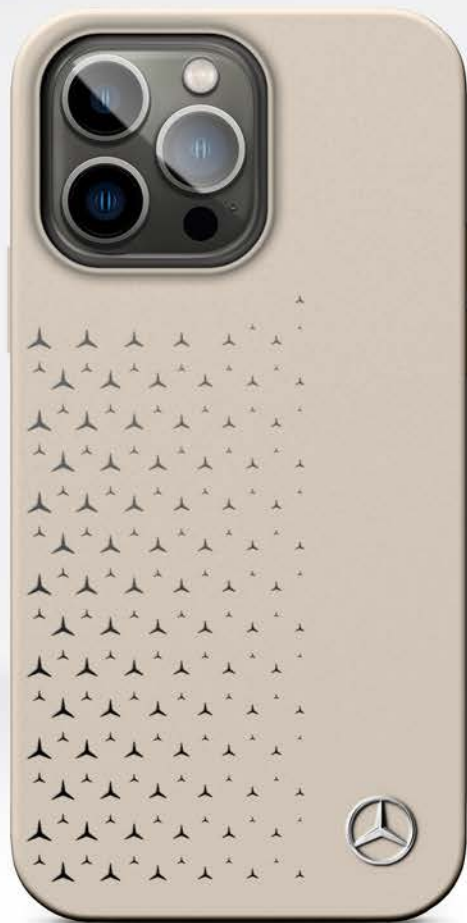

iPhone® 14 range

Liquid silicone New Pattern line II

Outside

Inside

Grey

- iPhone 14
- iPhone 14 Plus
- iPhone 14 Pro
- iPhone 14 Pro Max

- MEHCP14S8SMHRG
- MEHCP14M8SMHRG
- MEHCP14L8SMHRG
- MEHCP14X8SMHRG

iPhone® 14 range

Liquid silicone
New Pattern line II

Outside

Inside

Beige

- iPhone 14
- iPhone 14 Plus
- iPhone 14 Pro
- iPhone 14 Pro Max

- MEHCP14S8SMHRE
- MEHCP14M8SMHRE
- MEHCP14L8SMHRE
- MEHCP14X8SMHRE

iPhone® 14 range