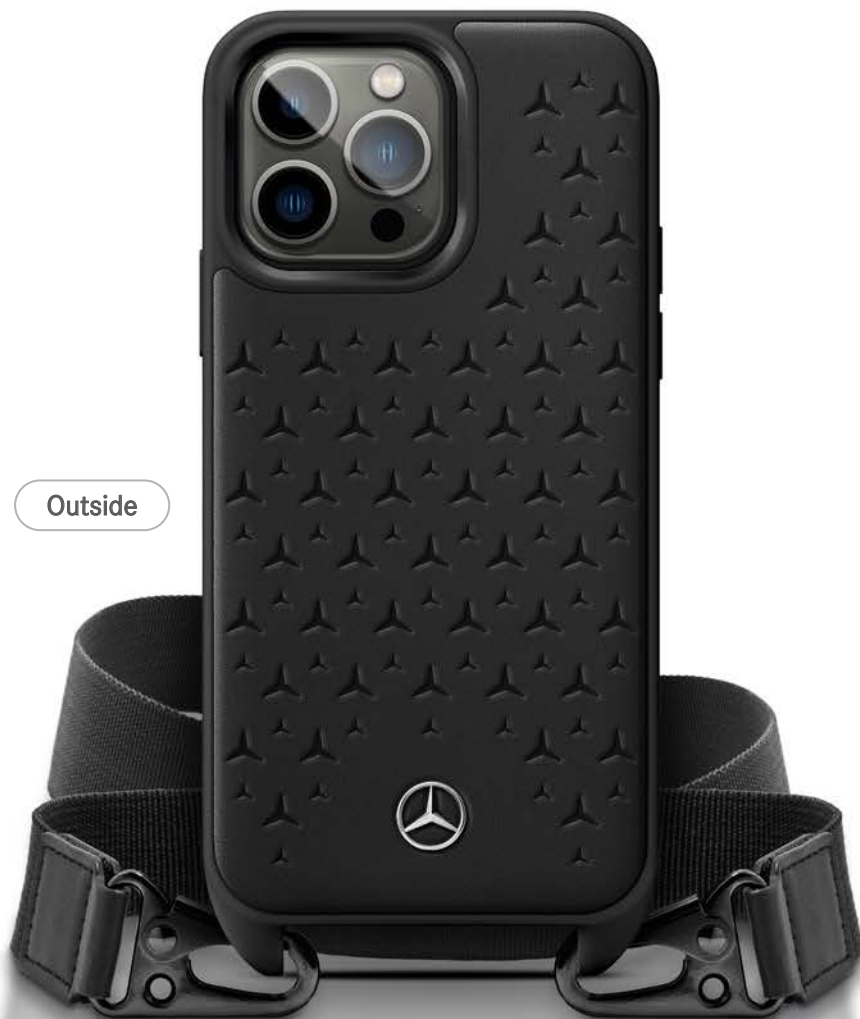

Genuine leather
New Pattern line II

Outside

Inside

Black

- iPhone 14
- iPhone 14 Plus
- iPhone 14 Pro
- iPhone 14 Pro Max

- MEHCP14S8REMPK
- MEHCP14M8REMPK
- MEHCP14L8REMPK
- MEHCP14X8REMPK

iPhone® 14 range

Genuine leather
New Pattern line II

Black

- iPhone 14
- iPhone 14 Plus
- iPhone 14 Pro
- iPhone 14 Pro Max

- MEHCP14S8RHSPK
- MEHCP14M8RHSPK
- MEHCP14L8RHSPK
- MEHCP14X8RHSPK

Genuine leather
New Pattern line II