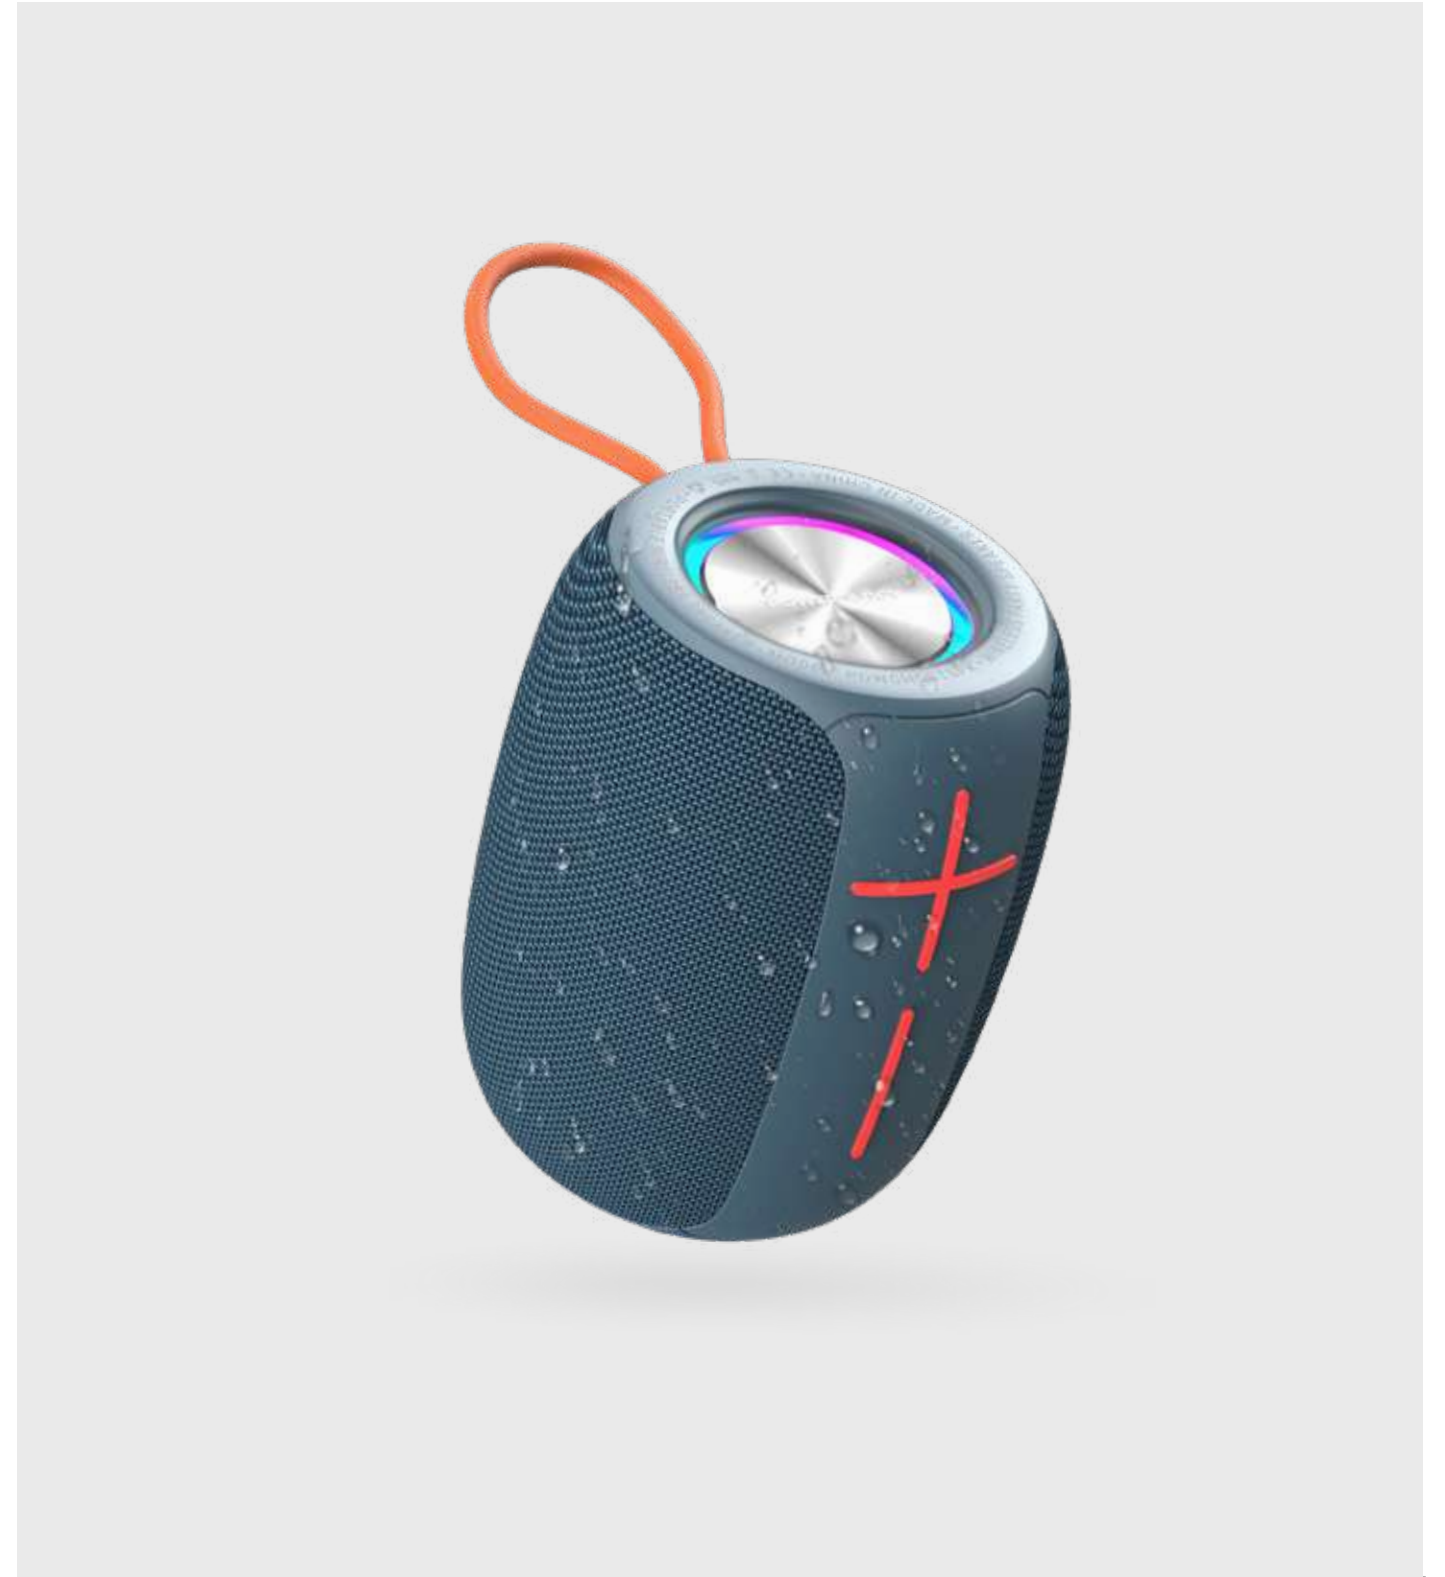

Ghost

Water Resistant | Hans-free | 4-5H Play Time

BLACK
POWGHOSSTSPK-BK

NAVY BLUE
POWGHOSSTSPK-NYBU

CAMOUFLAGE
POWGHOSSTSPK-CAMO