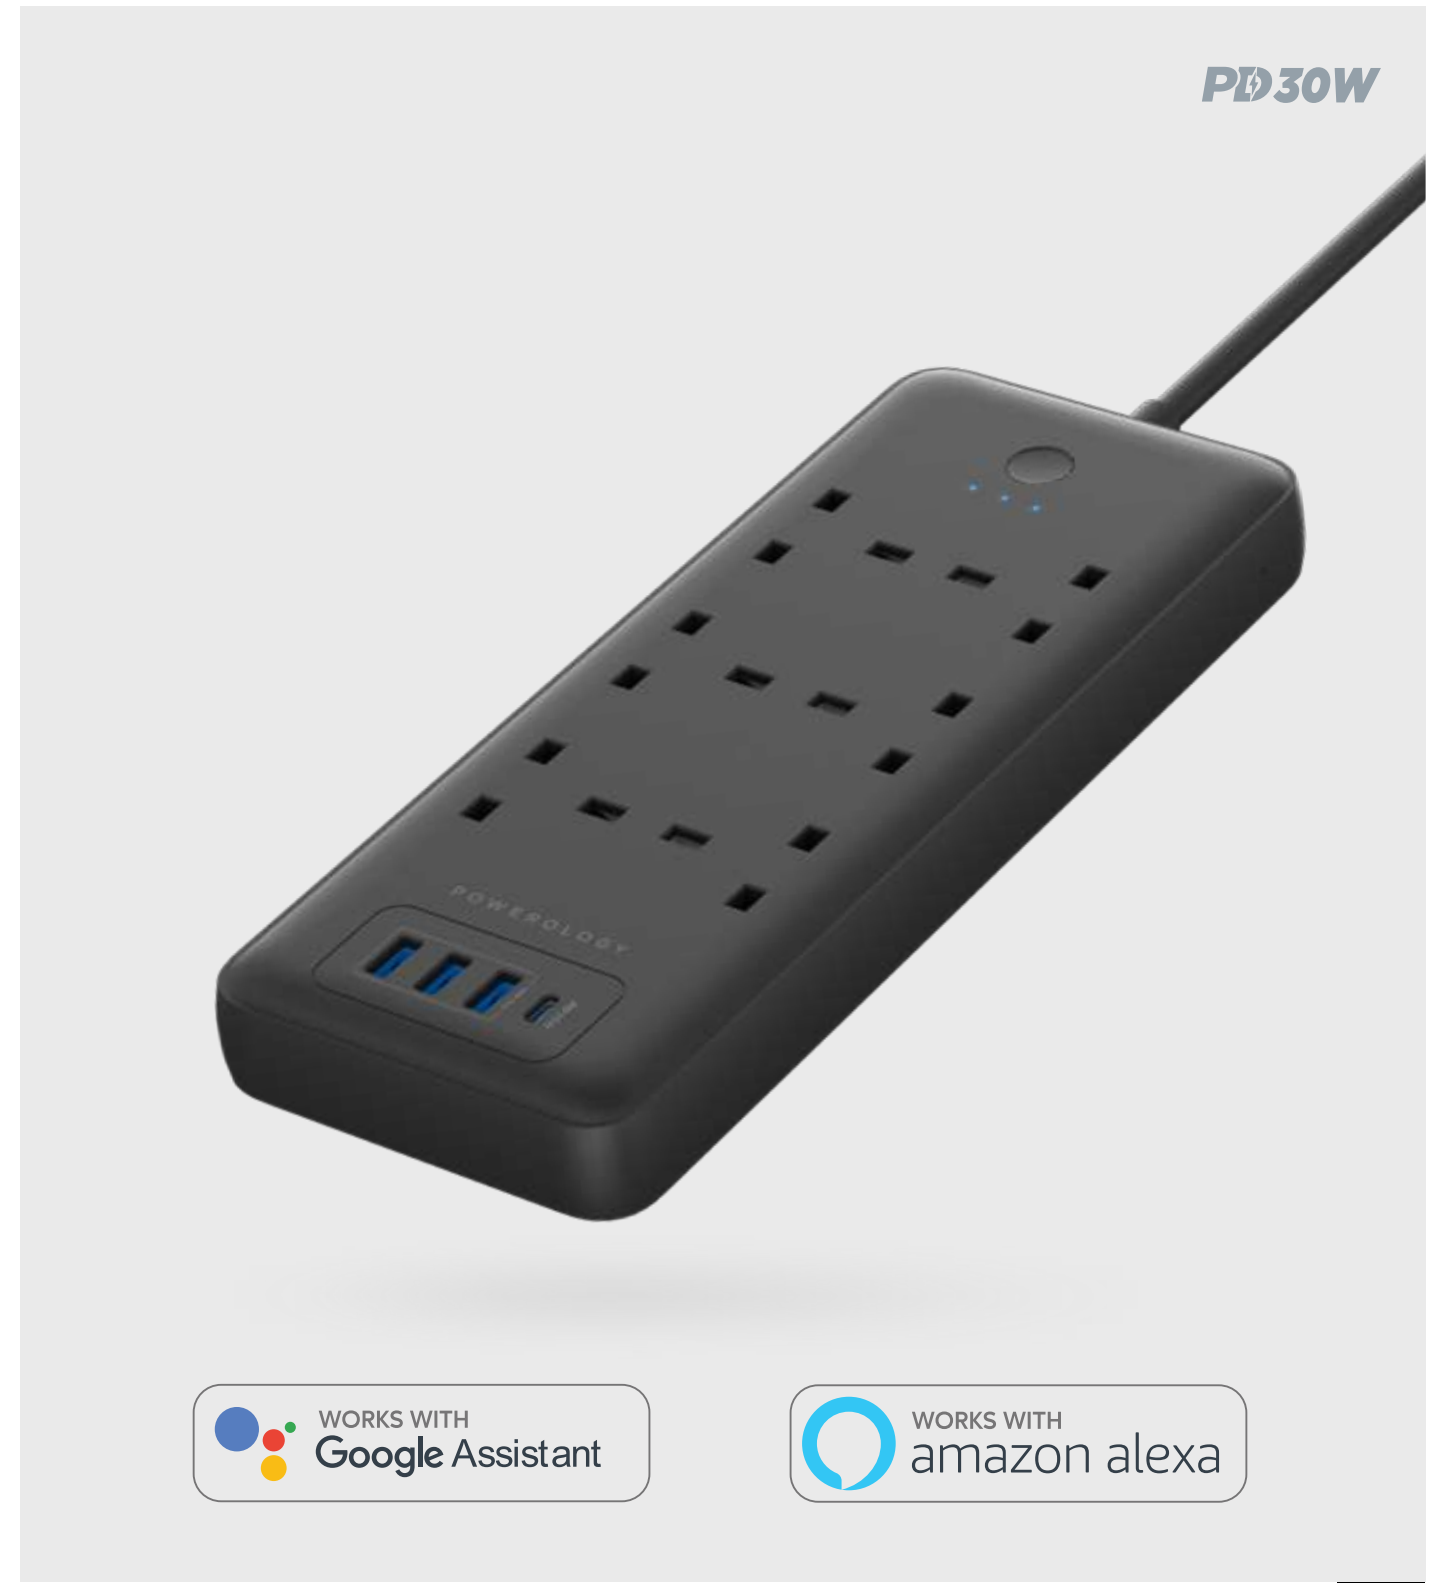

PD100W

**GaN Charging Terminal  
200W Total Output**

BLACK  
PW3PD2Q-BK

**4 in 1 Charging Dock  
with 60W UK Adapter**

**BLACK**  
P41MFCHBK

**Smart AC Socket  
30W PD & QC**

**BLACK**  
PSMSUPDBK

Made for  
Apple WATCH