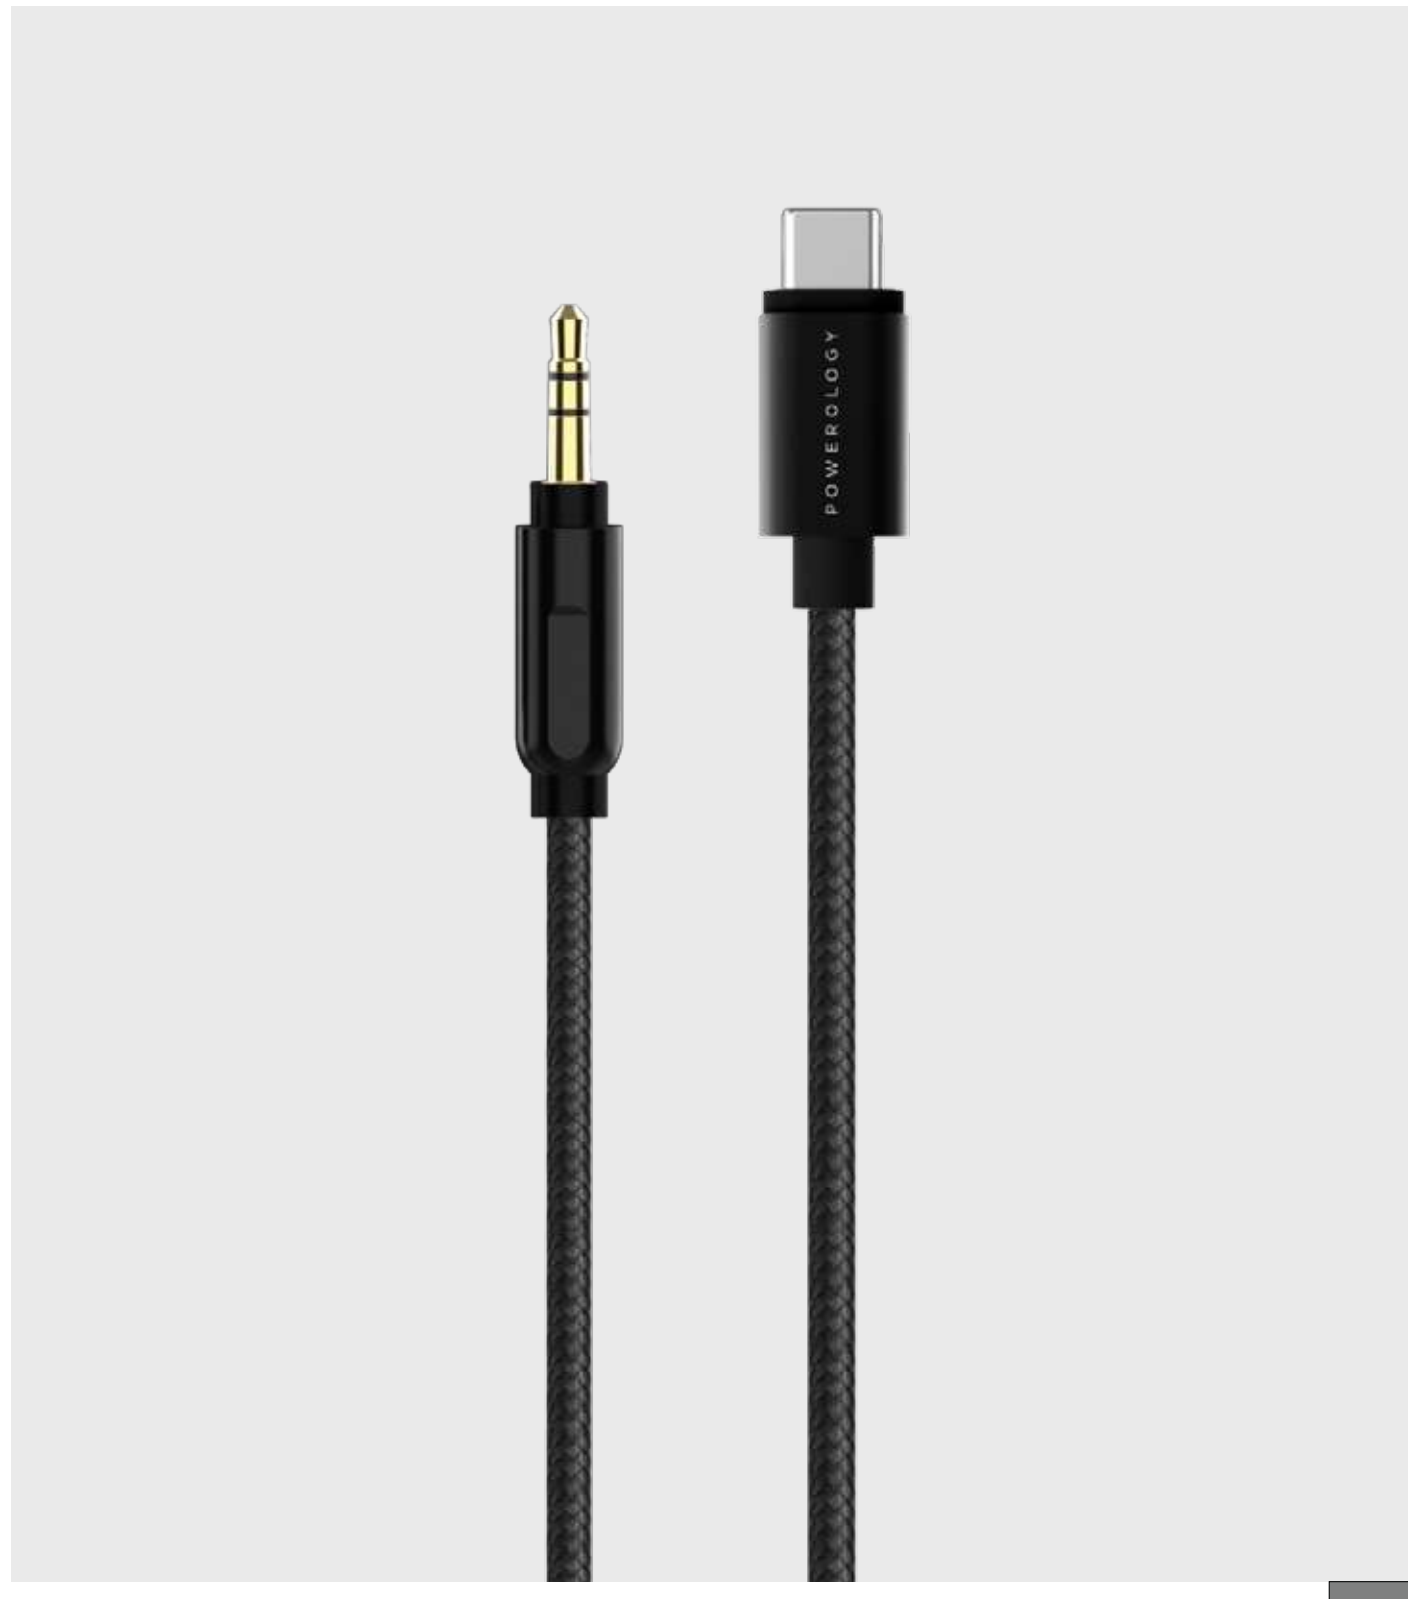

**Aluminum Braided Type-C to
3.5mm AUX Cable 1.2m**

GRAY
P12CAUGY