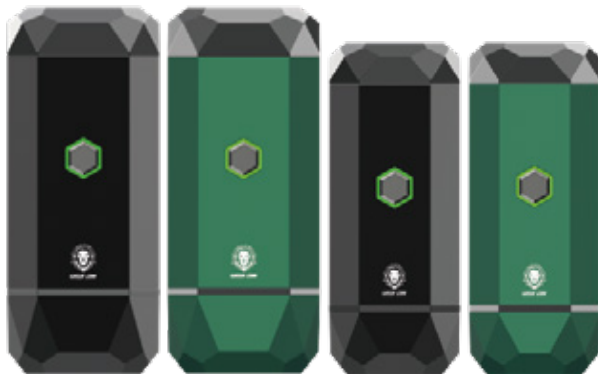

SMART DIAMOND BAKHOUR

- Innovative design
- Suitable for solid incense
- USB rechargeable
- 2500mAh battery