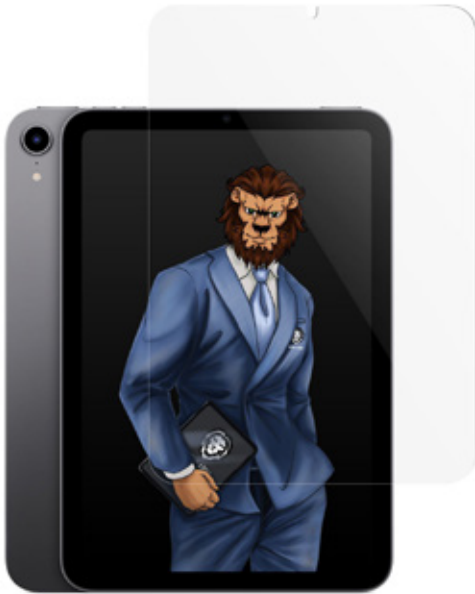

## DIAMOND CAMERA LENS

- Highly clear
- Hydrophobic design
- Assured image quality
- Anti-scratch

COMPATIBLE WITH

iPhone 14 | 14 Plus | 14 Pro | 14 Pro Max