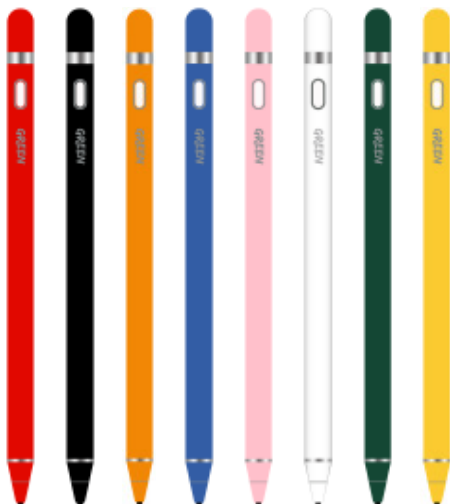

TOUCH PEN

- Universal for all the conductive screen
- Precise writing without any delay
- Precise Point Control