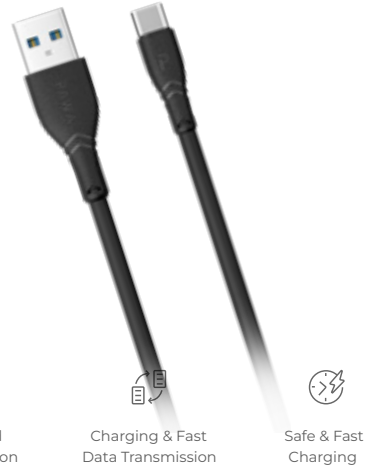

Type-C To Type-C, Quick Charging Data Cable

SKU: PW-2PVCCTOC-BK

Barcode: 6476971352976

60W Rapid
Transmission

Charging & Fast
Data Transmission

Safe & Fast
Charging

Specifications

Output : 60W
Length : 2M / 6.5FT
Interface : Type-C
Color : Black
Material : PVC

USB-A To Type-C, Quick Charging Data Cable

SKU: PW-3PVCATOC-BK

Barcode: 6476971353034

3A Rapid
Transmission

Charging & Fast
Data Transmission

Safe & Fast
Charging

Specifications

Output : 3A
Length : 3M / 9.8FT
Interface : Type-C
Color : Black
Material : PVC