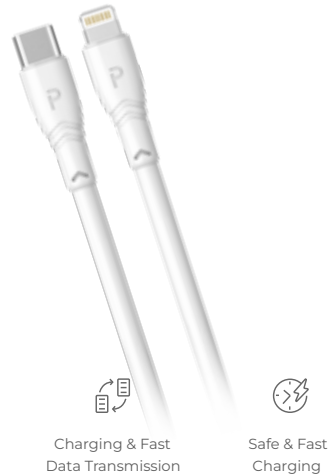

USB-A To Type-C, Quick Charging Data Cable

SKU: PW-3PVCATOC-BK

Barcode: 6476971353034

3A Rapid
Transmission

Charging & Fast
Data Transmission

Safe & Fast
Charging

Specifications

Output : 3A
Length : 3M / 9.8FT
Interface : Type-C
Color : Black
Material : PVC

USB-A To Lightning, Quick Charging Data Cable

SKU: PW-3PVCATOL-WH

Barcode: 6476971353102

2.4A Rapid
Transmission

Charging & Fast
Data Transmission

Safe & Fast
Charging

Specifications

Output : 2.4A
Length : 3M / 9.8FT
Interface : Lightning
Color : White
Material : PVC

Type-C To Lightning, Quick Charging Data Cable

SKU: PW-3PVCCTOL-WH

Barcode: 6476971353270

20W Rapid
Transmission

Charging & Fast
Data Transmission

Safe & Fast
Charging

Specifications

Output : 20W - 25W
Length : 3M / 9.8FT
Interface : Type-C to Lightning
Color : White
Material : PVC