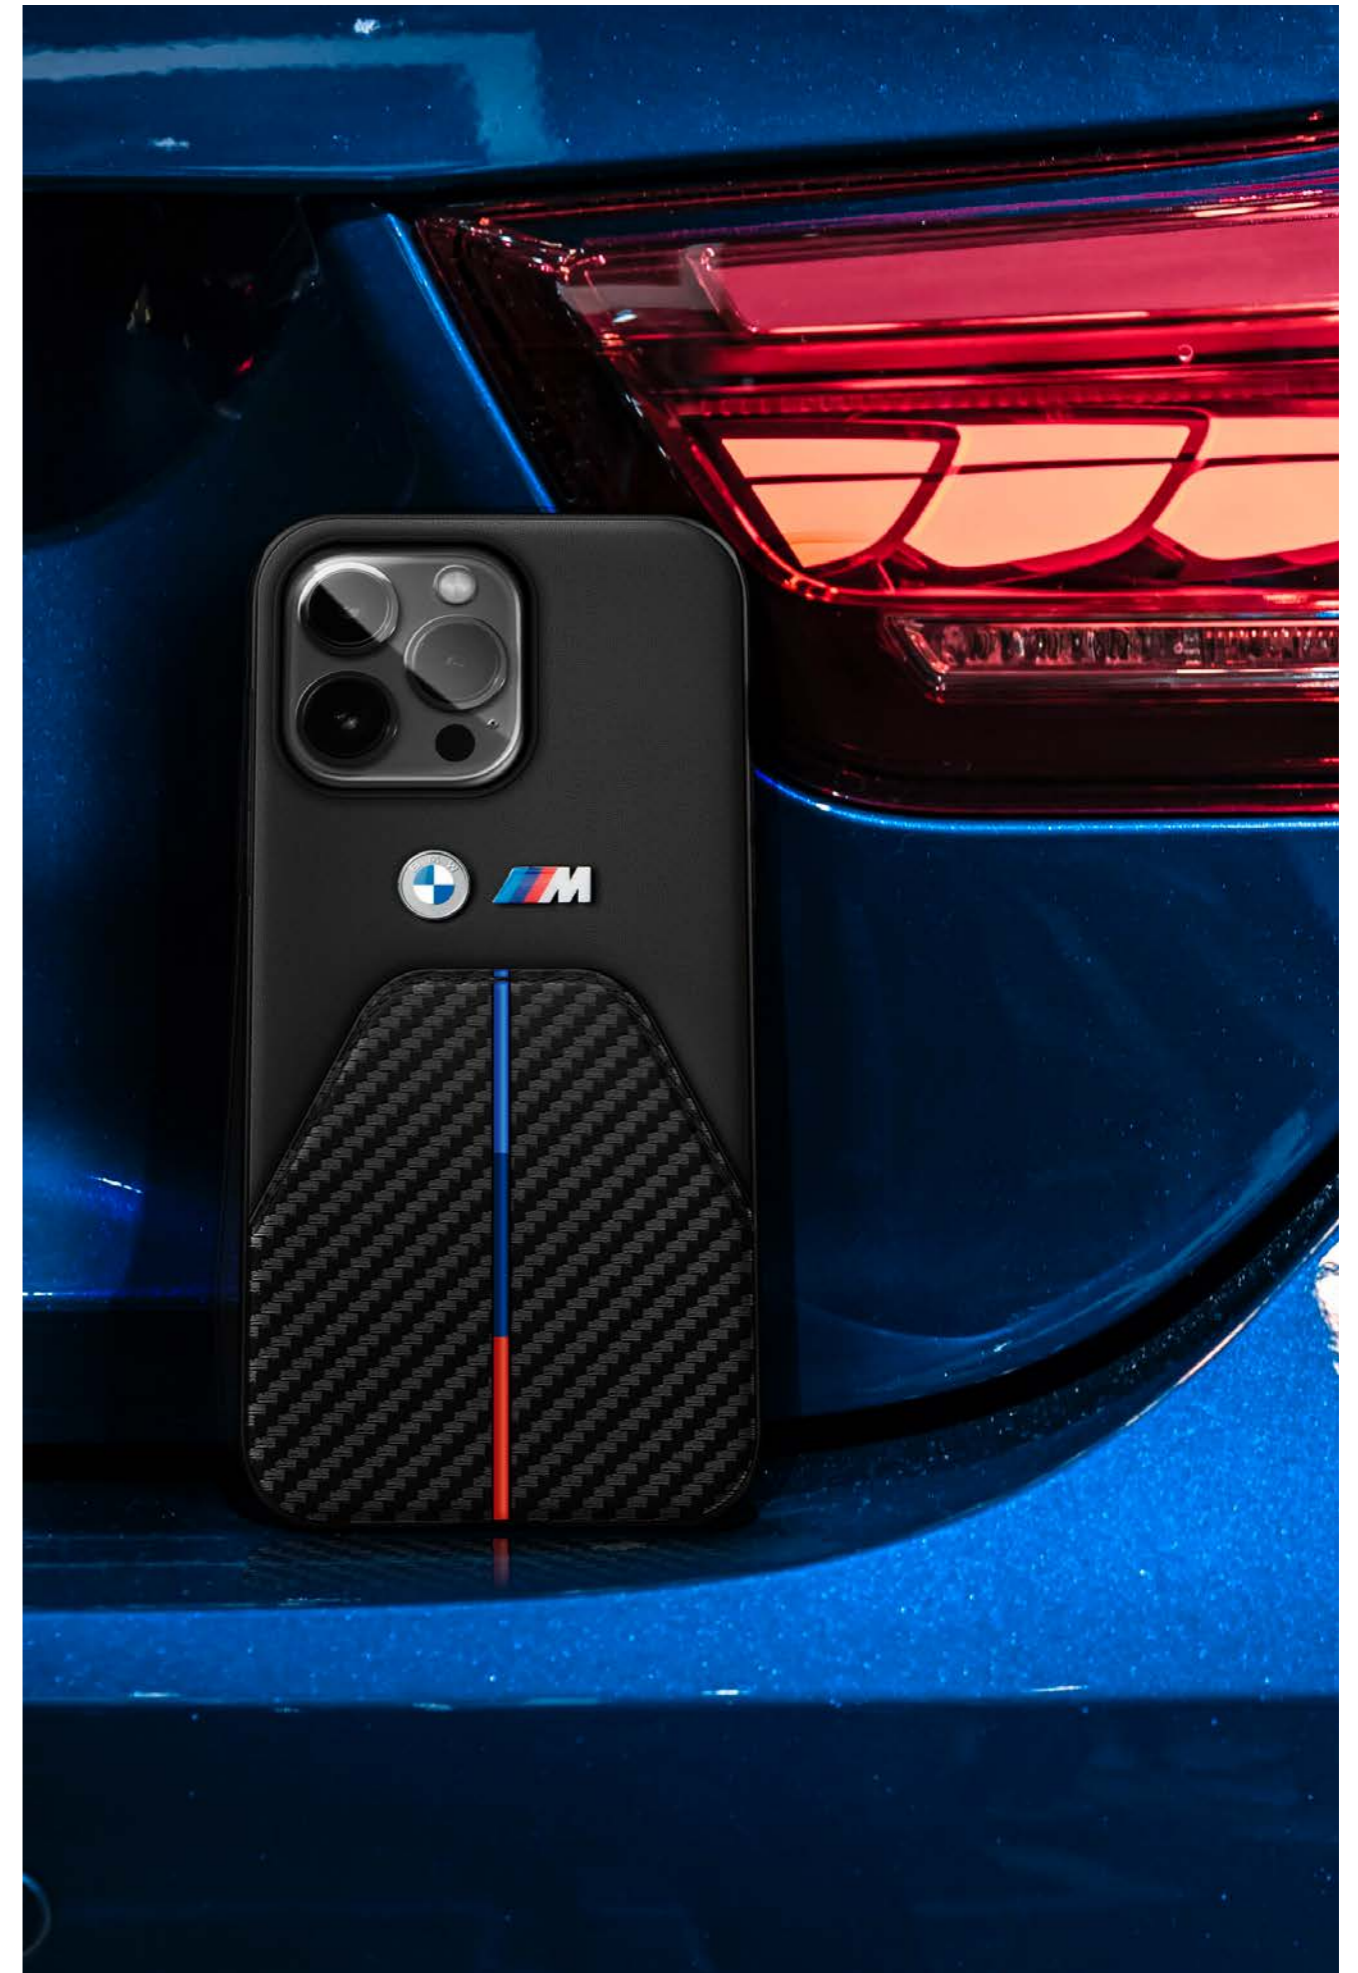

BMW M EDITION.
PU CARBON HARD CASE WITH STRAP.
BLACK SCHWARZ.

OUTSIDE
Black PU carbon
Black Schwarz PU leather
Incrusted BMW Symbol
and BMW M metallic logos
Debossed outline
Tricolor piping
Black matte TPU edges

INSIDE
Black matte PC
Printed white BMW M slogan
and BMW M tricolor stripe
Black matte TPU edges

SOFT TPU
CASING

PU
LEATHER

PU
CARBON

DEBOSS
ELEMENTS

SLIM
PROFILE

DROP
PROTECTION

EASY
SNAP-ON

IPHONE® 14 RANGE

iPhone® 14
iPhone® 14 Plus

BMHCP14S22NSTB
BMHCP14M22NSTB

iPhone® 14 Pro
iPhone® 14 Pro Max

BMHCP14L22NSTB
BMHCP14X22NSTB